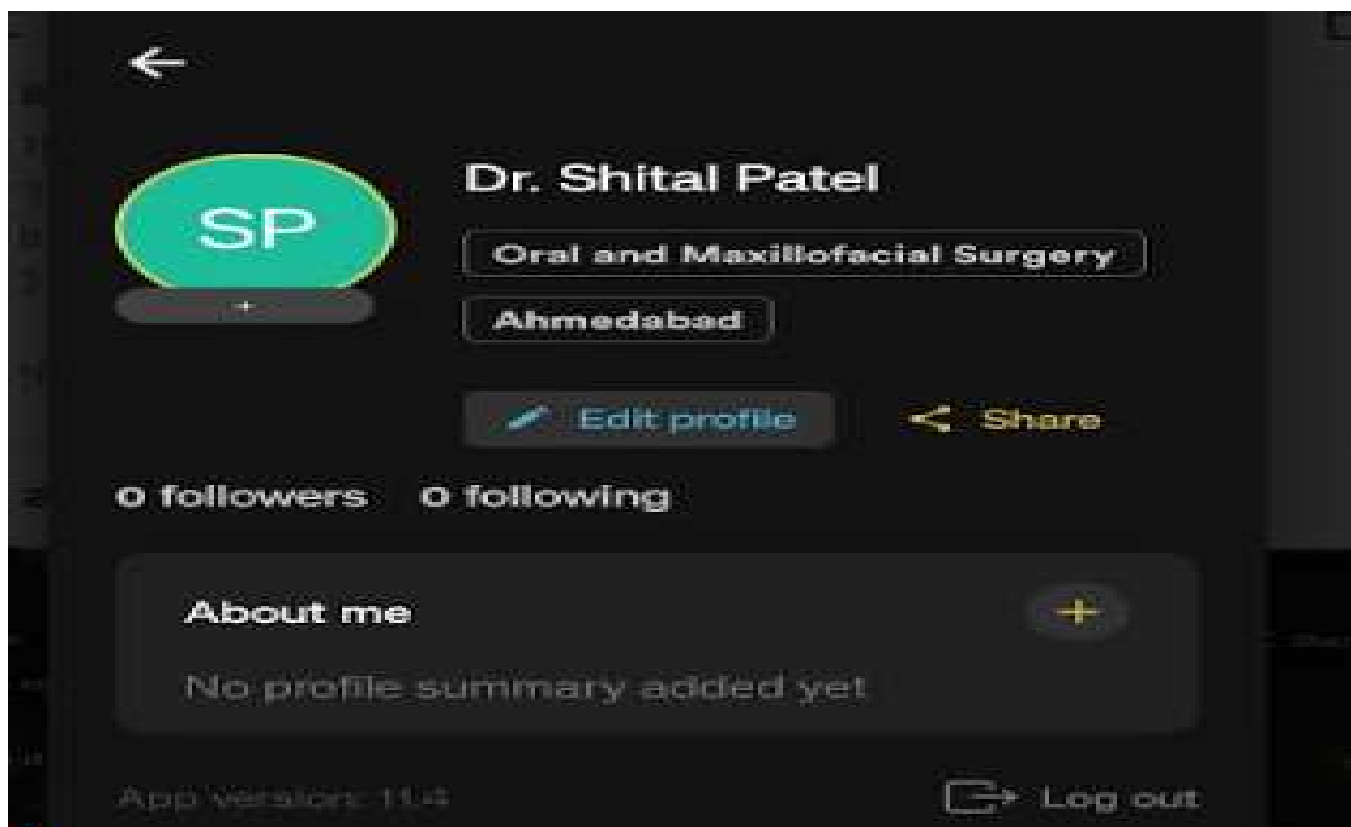

DEPARTMENT OF ORAL SURGERY

STAFF PROFILE