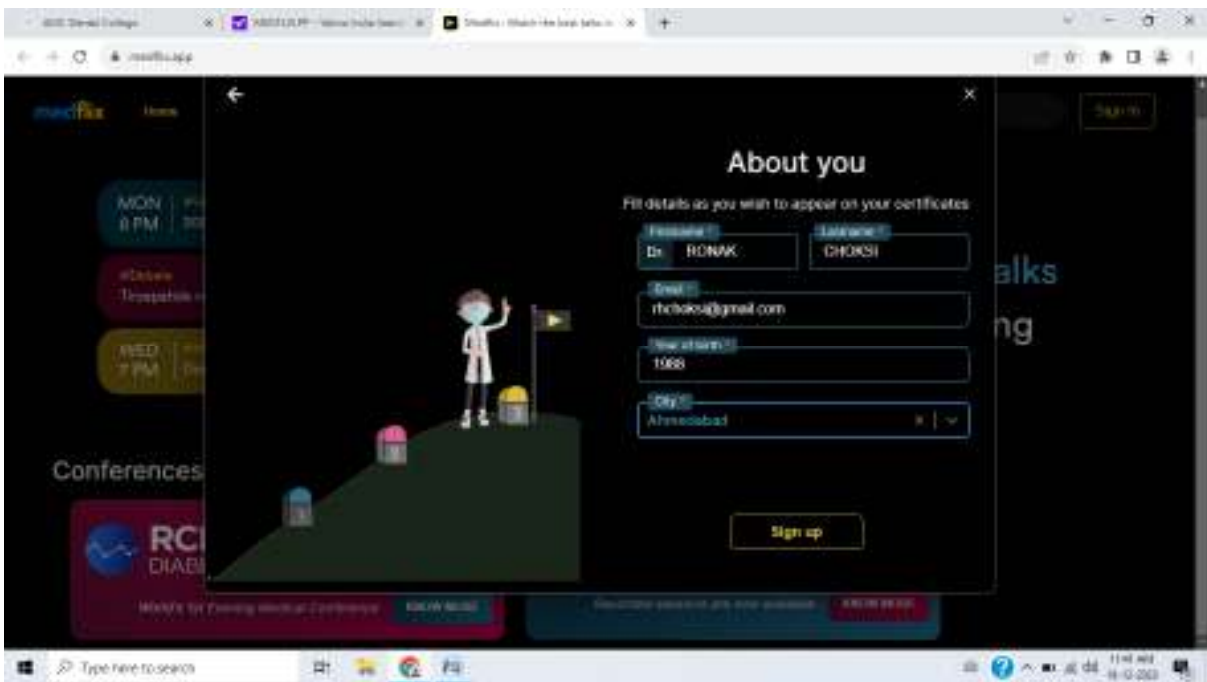

Medflix website on the search portal

1.HOW TO MAKE A PROFILE

I. Enter phone number to be Registered

II. Enter OTP

III. Select what describes you

IV. Enter your College Details

V. Enter your personal Details