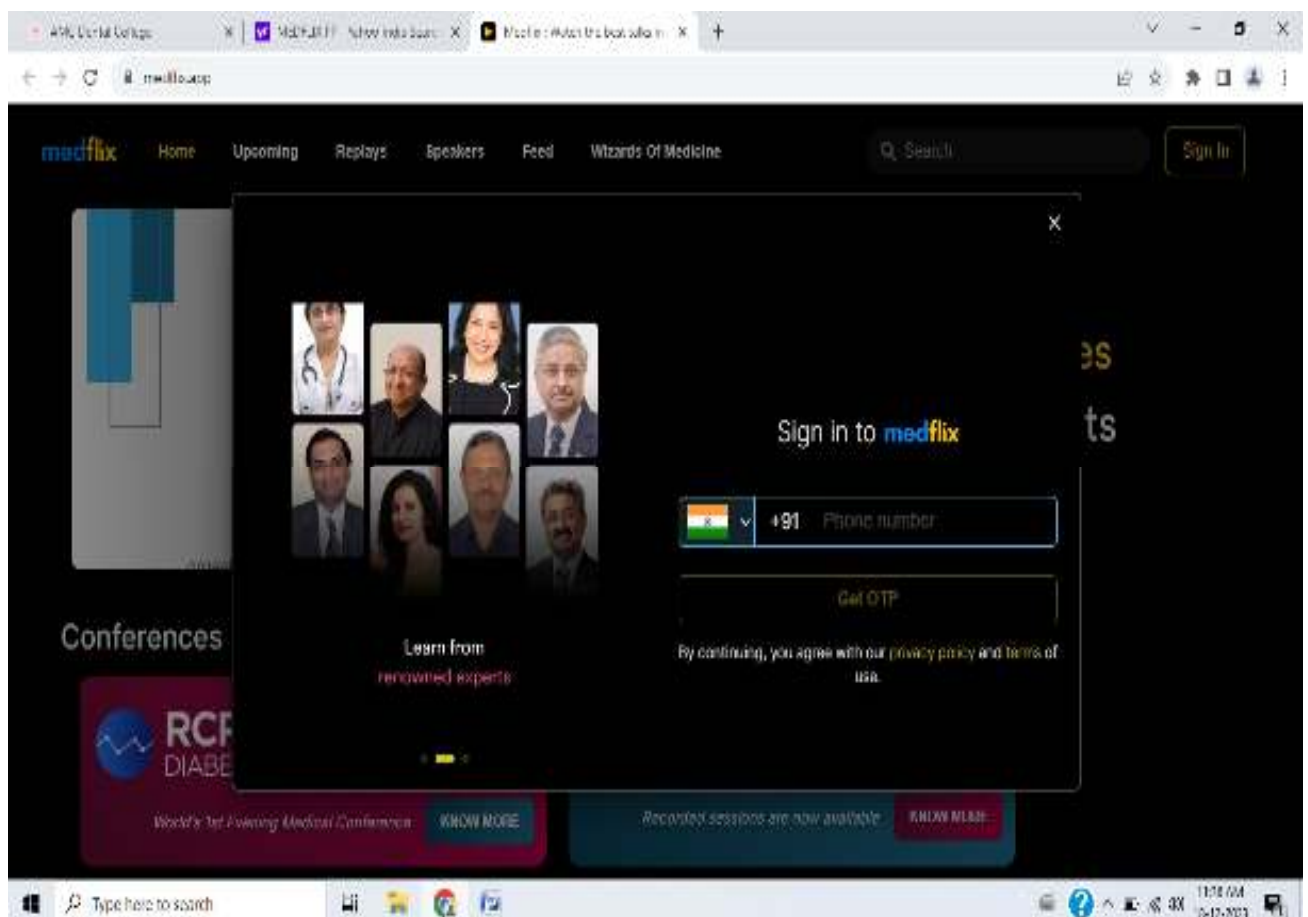

Medflix website on the search portal

1.HOW TO MAKE A PROFILE

I. Enter phone number to be Registered

II. Enter OTP

III. Select what describes you

IV. Enter your College Details

V. Enter your personal Details