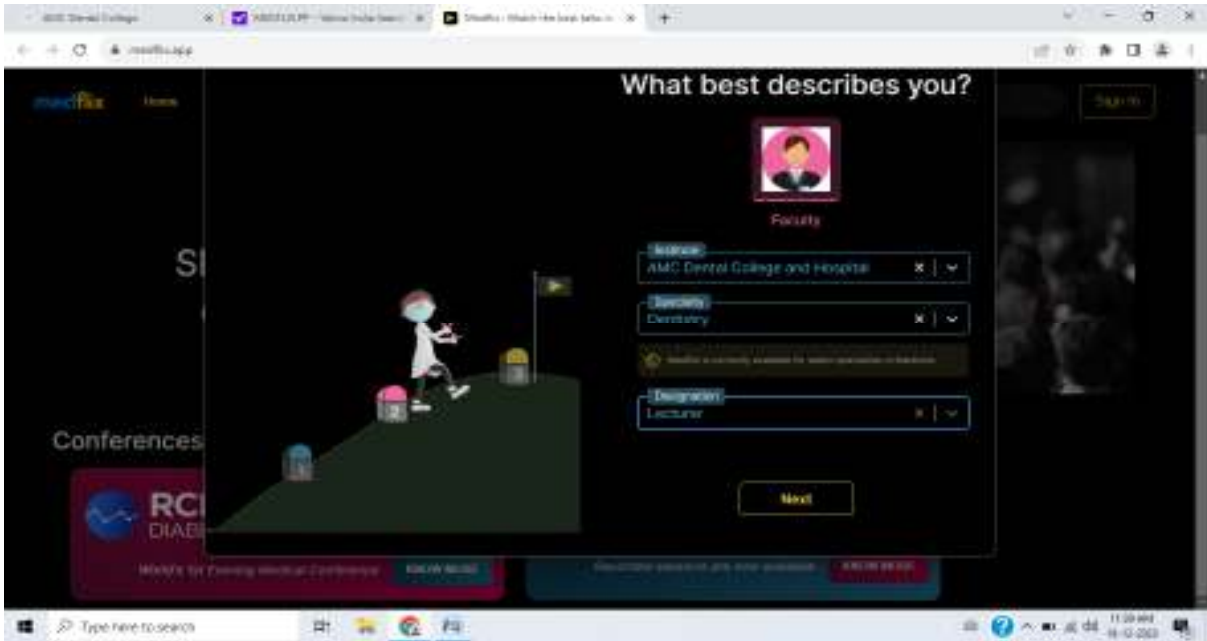

Medflix website on the search portal

1.HOW TO MAKE A PROFILE

I. Enter phone number to be Registered

II. Enter OTP

III. Select what describes you

IV. Enter your College Details

V. Enter your personal Details