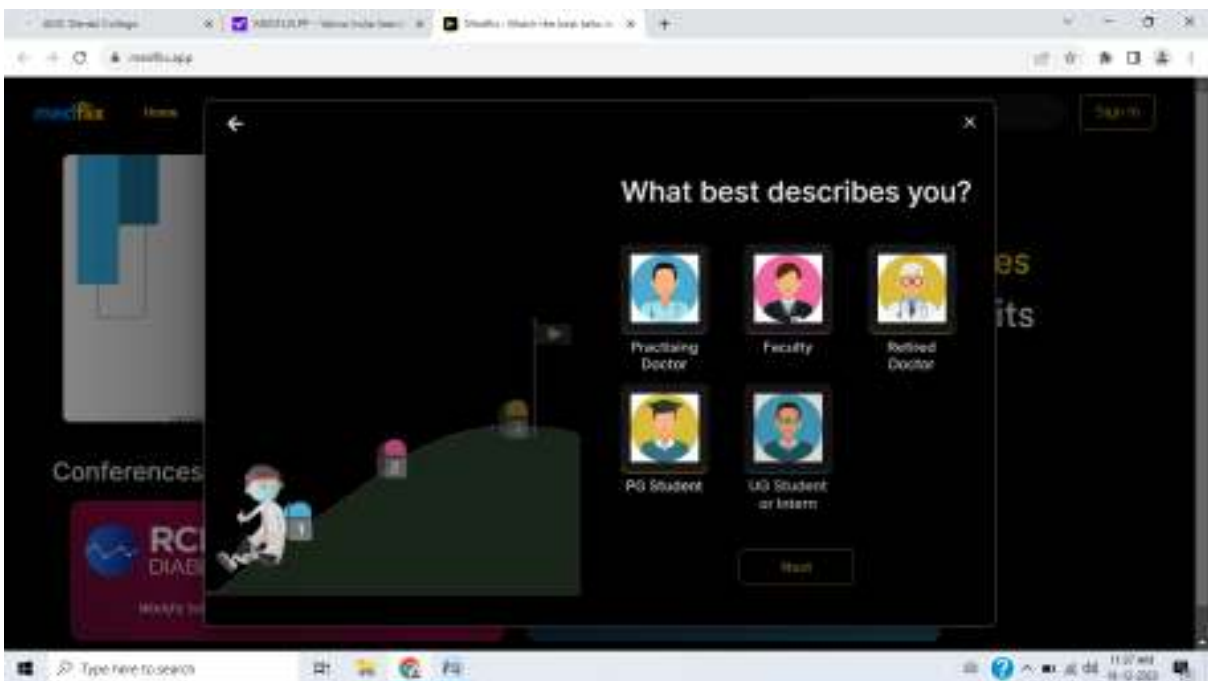

Medflix website on the search portal

1.HOW TO MAKE A PROFILE

I. Enter phone number to be Registered

II. Enter OTP

III. Select what describes you

IV. Enter your College Details

V. Enter your personal Details